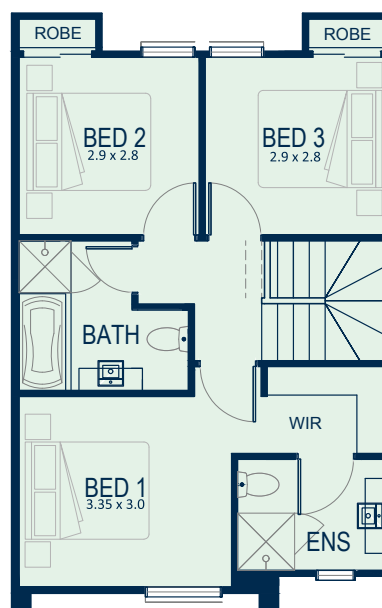

THE MELALEUCA

Lots 152, 153, 154, 155, 156

3 2.5 2

Area: 15.6 sq.

FACADE
Lot 155 Illustrated

*GARAGE NOT IN POSITION

GROUND FLOOR

FIRST FLOOR