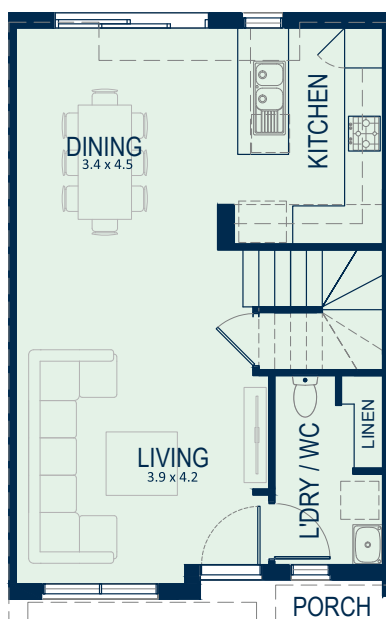

THE MELALEUCA

Lots 152, 153, 154, 155, 156

3 2.5 2

Area: 15.6 sq.

FACADE
Lot 155 Illustrated

*GARAGE NOT IN POSITION

GROUND FLOOR

FIRST FLOOR