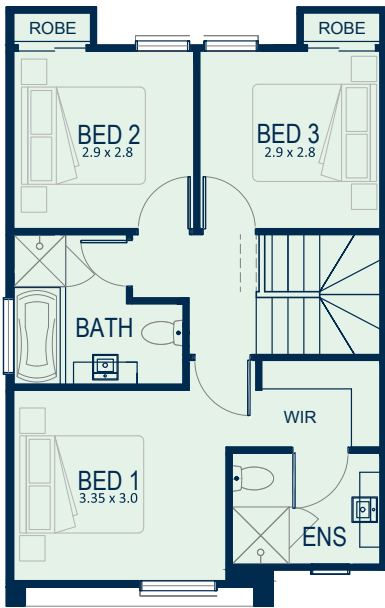

# Floorplans

**THE MELALEUCA**

Lots 151, 157

3 2.5 2

Area: 15.8 sq.

FACADE  
Lot 151 Illustrated

Artist impression

\*GARAGE NOT IN POSITION

GROUND FLOOR

FIRST FLOOR