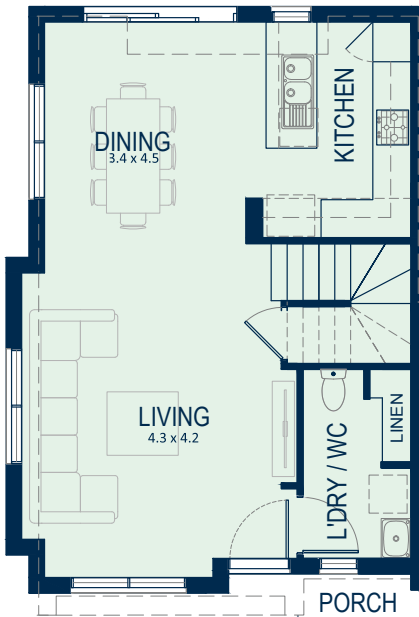

# Floorplans

**THE MELALEUCA**

Lots 151, 157

3 2.5 2

Area: 15.8 sq.

FACADE  
Lot 151 Illustrated

Artist impression

\*GARAGE NOT IN POSITION

GROUND FLOOR

FIRST FLOOR